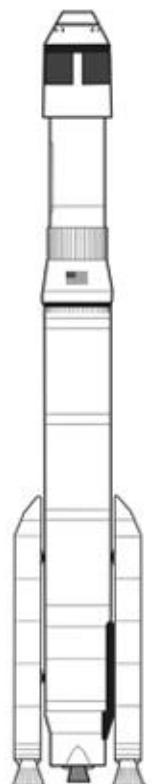

# US Boosters for Piloted Space Flight

*The rockets on this page are 500 times smaller than the real rockets*

Dave Hostetter  
Curator of the Planetarium  
Lafayette Science Museum  
Lafayette, LA

Space Shuttle

This is the height of an astronaut compared to the heights of the rockets on this page!

Mercury-Redstone

Mercury-Atlas

Gemini-Titan

Saturn IB

Saturn V

**Next Generation  
US Piloted Spacecraft Boosters**

*These rocket drawings are  
500 times smaller than the real rockets*

SpaceX  
Super Heavy/Starship

NASA  
Space Launch system

SLS  
Exploration  
Upper  
Stage

Blue Origin  
New Glenn

SpaceX  
Falcon 9

ULA  
Atlas V/Starliner

This is the height of  
an astronaut compared  
to the heights of the  
rockets on this page.