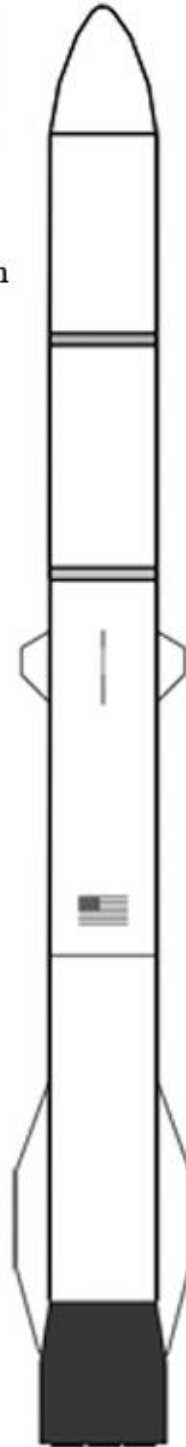

# US Boosters for Piloted Space Flight

*The rockets on this page are 500 times smaller than the real rockets*

Dave Hostetter  
Curator of the Planetarium  
Lafayette Science Museum  
Lafayette, LA

Space Shuttle

This is the height of an astronaut compared to the heights of the rockets on this page!

Mercury-Redstone

Mercury-Atlas

Gemini-Titan

Saturn IB

Saturn V

**Next Generation  
US Piloted Spacecraft Boosters**

*These rocket drawings are  
500 times smaller than the real rockets*

SpaceX  
Super Heavy/Starship

NASA  
Space Launch system

SLS  
Exploration  
Upper  
Stage

Blue Origin  
New Glenn

SpaceX  
Falcon 9

ULA  
Atlas V/Starliner

This is the height of  
an astronaut compared  
to the heights of the  
rockets on this page.