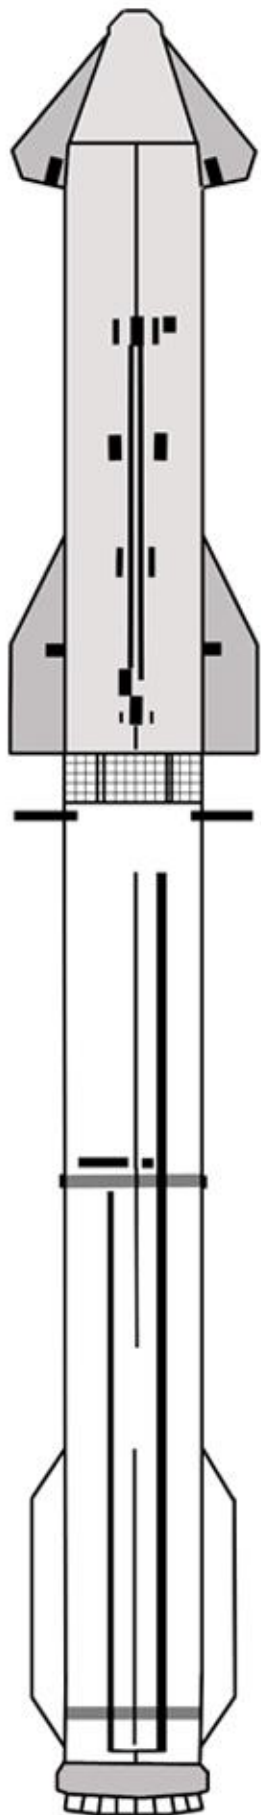

# US Boosters for Piloted Space Flight

*The rockets on this page are 500 times smaller than the real rockets*

Dave Hostetter  
Curator of the Planetarium  
Lafayette Science Museum  
Lafayette, LA

Space Shuttle

This is the height of an astronaut compared to the heights of the rockets on this page!

Mercury-Redstone

Mercury-Atlas

Gemini-Titan

Saturn IB

Saturn V

**Next Generation  
US Piloted Spacecraft Boosters**

*These rocket drawings are  
500 times smaller than the real rockets*

SpaceX  
Super Heavy/Starship

NASA  
Space Launch system

SLS  
Exploration  
Upper  
Stage

Blue Origin  
New Glenn

SpaceX  
Falcon 9

ULA  
Atlas V/Starliner

This is the height of  
an astronaut compared  
to the heights of the  
rockets on this page.