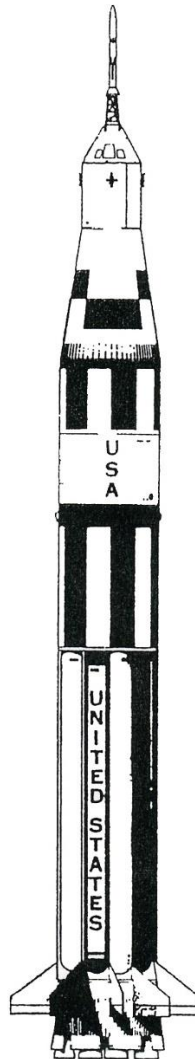

# US Boosters for Piloted Space Flight

*The rockets on this page are 500 times smaller than the real rockets*

Dave Hostetter  
Curator of the Planetarium  
Lafayette Science Museum  
Lafayette, LA

Space Shuttle

This is the height of an astronaut compared to the heights of the rockets on this page!

Mercury-Redstone

Mercury-Atlas

Gemini-Titan

Saturn IB

Saturn V

**Next Generation  
US Piloted Spacecraft Boosters**

*These rocket drawings are  
500 times smaller than the real rockets*

SpaceX  
Super Heavy/Starship

NASA  
Space Launch system

SLS  
Exploration  
Upper  
Stage

Blue Origin  
New Glenn

SpaceX  
Falcon 9

ULA  
Atlas V/Starliner

This is the height of  
an astronaut compared  
to the heights of the  
rockets on this page.