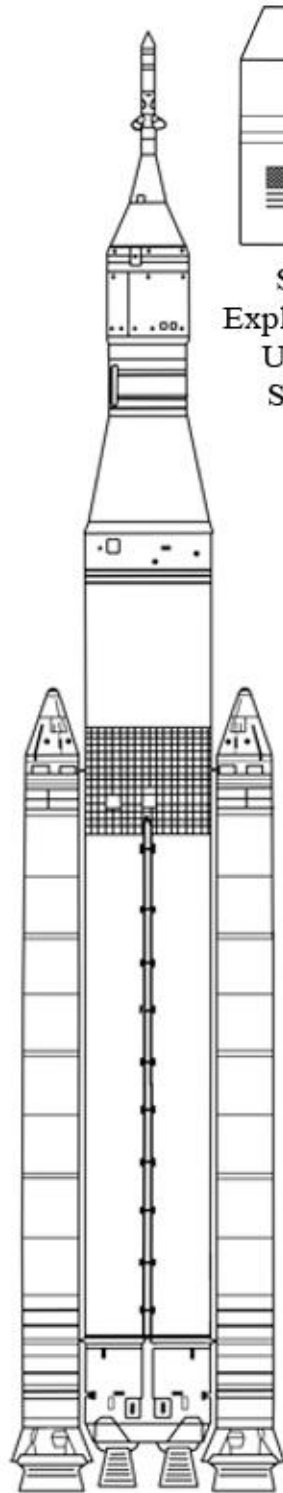

This is the height of an astronaut compared to the heights of the rockets on this page!

Mercury-Redstone

Mercury-Atlas

Gemini-Titan

Saturn IB

Saturn V

**Next Generation  
US Piloted Spacecraft Boosters**

*These rocket drawings are  
500 times smaller than the real rockets*

SpaceX  
Super Heavy/Starship

NASA  
Space Launch system

SLS  
Exploration  
Upper  
Stage

Blue Origin  
New Glenn

SpaceX  
Falcon 9

ULA  
Atlas V/Starliner

This is the height of  
an astronaut compared  
to the heights of the  
rockets on this page.