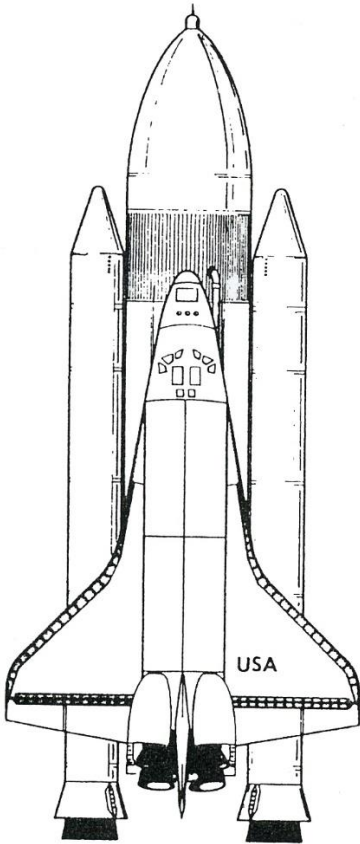

# US Boosters for Piloted Space Flight

*The rockets on this page are 500 times smaller than the real rockets*

Dave Hostetter  
Curator of the Planetarium  
Lafayette Science Museum  
Lafayette, LA

Space Shuttle

This is the height of an astronaut compared to the heights of the rockets on this page!

Mercury-Redstone

Mercury-Atlas

Gemini-Titan

Saturn IB

Saturn V

**Next Generation  
US Piloted Spacecraft Boosters**

*These rocket drawings are  
500 times smaller than the real rockets*

SpaceX  
Super Heavy/Starship

NASA  
Space Launch system

SLS  
Exploration  
Upper  
Stage

Blue Origin  
New Glenn

SpaceX  
Falcon 9

ULA  
Atlas V/Starliner

This is the height of  
an astronaut compared  
to the heights of the  
rockets on this page.