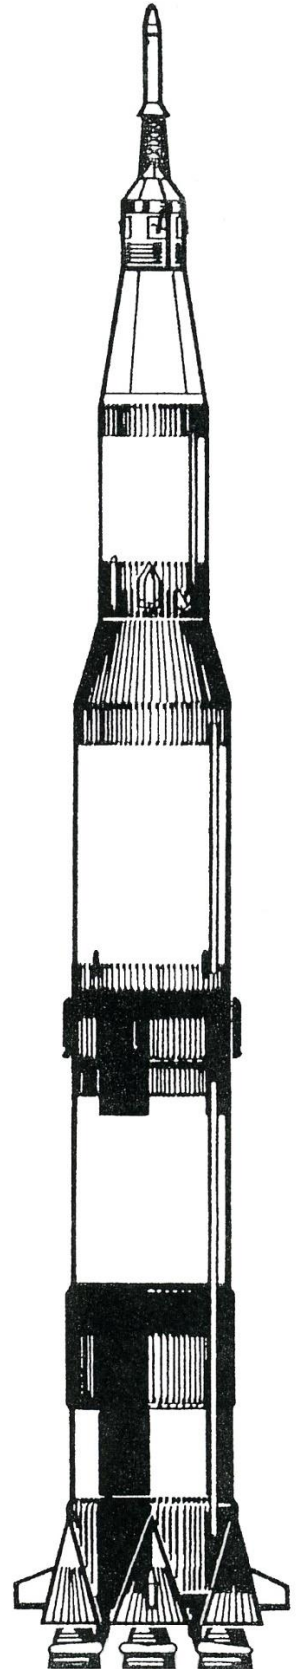

# US Boosters for Piloted Space Flight

*The rockets on this page are 500 times smaller than the real rockets*

Dave Hostetter  
Curator of the Planetarium  
Lafayette Science Museum  
Lafayette, LA

Space Shuttle

This is the height of an astronaut compared to the heights of the rockets on this page!

Mercury-Redstone

Mercury-Atlas

Gemini-Titan

Saturn IB

Saturn V

**Next Generation  
US Piloted Spacecraft Boosters**

*These rocket drawings are  
500 times smaller than the real rockets*